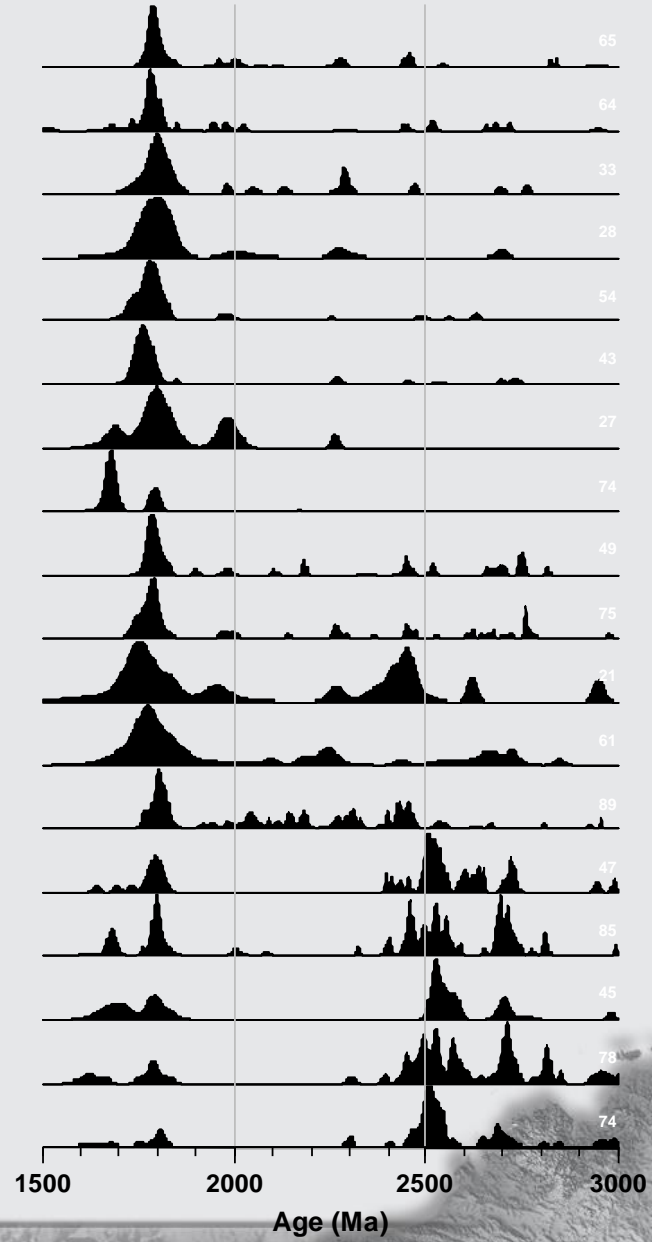

Australian Government

Geoscience Australia

Detrital Zircon Workshop: Data reporting and visualisations

Keith Sircombe

Geoscience Australia

Geochronology Laboratory

Dendrogram

Probability Density Distributions